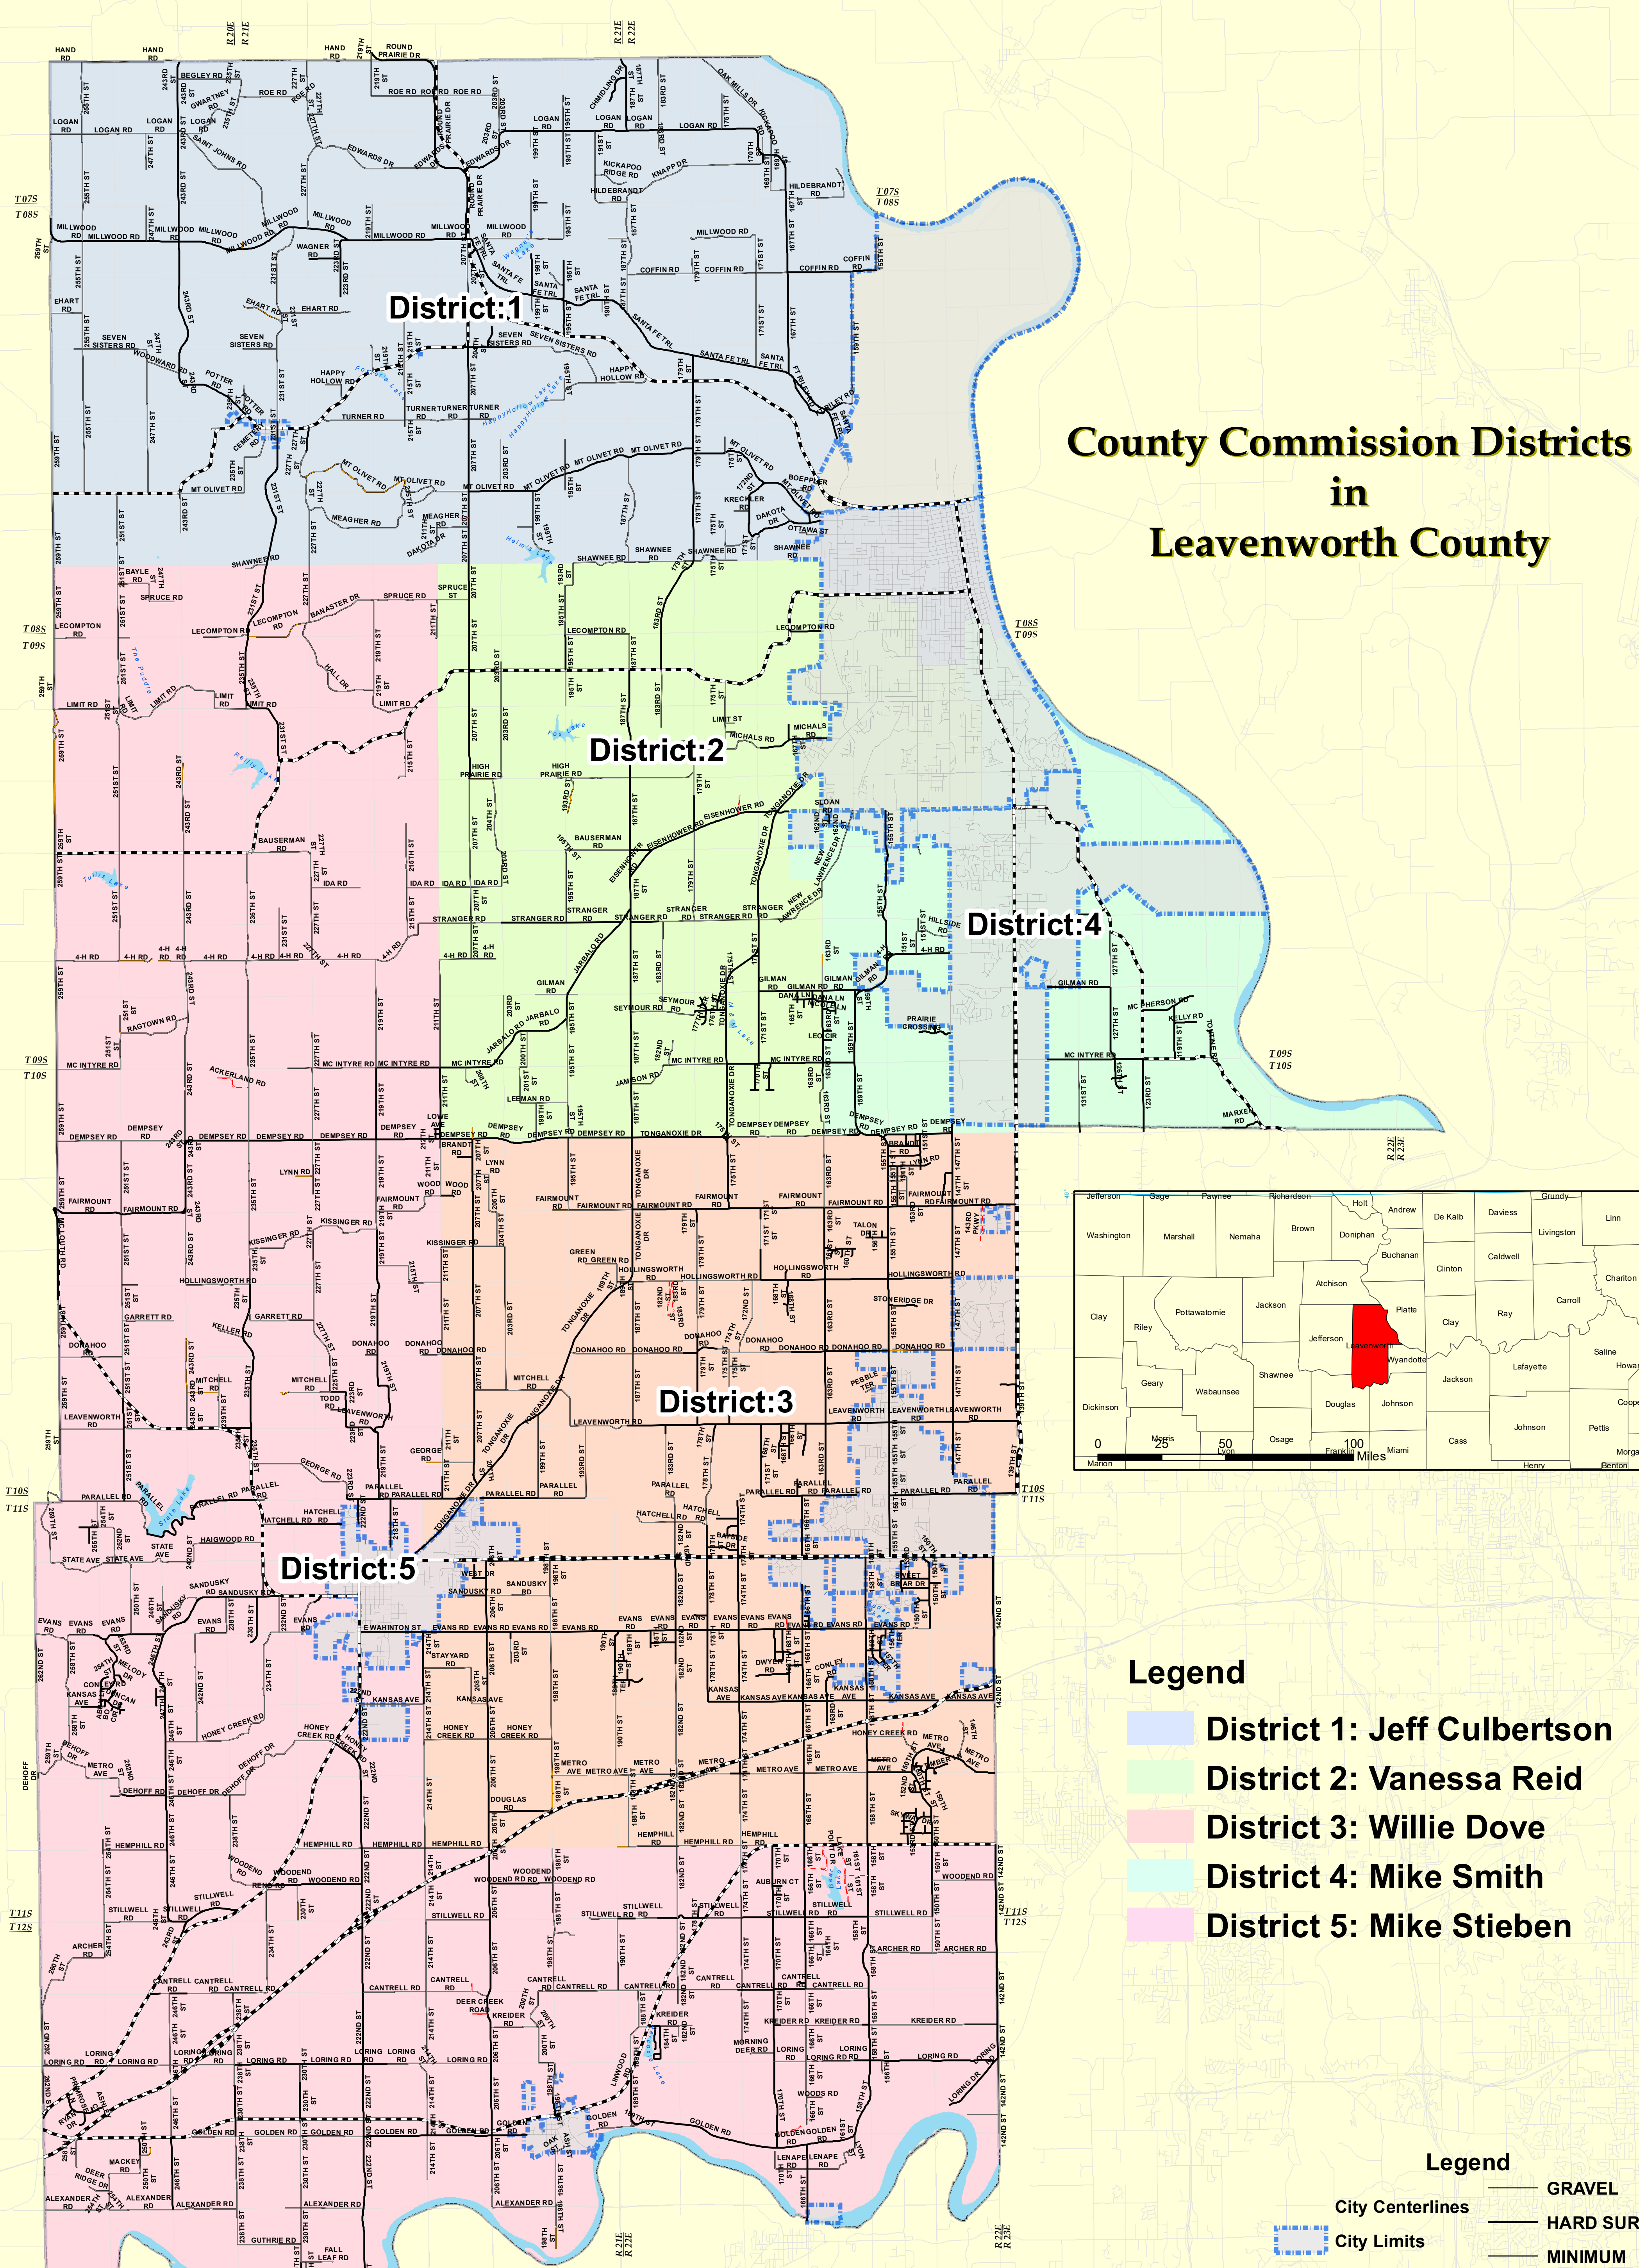

LEAVENWORTH COUNTY KANSAS 2025

County Commission Districts in Leavenworth County

- Legend**
- District 1: Jeff Culbertson
 - District 2: Vanessa Reid
 - District 3: Willie Dove
 - District 4: Mike Smith
 - District 5: Mike Stieben

- Legend**
- GRAVEL
 - HARD SURFACE
 - MINIMUM
 - PRIVATE
 - STATE MAINTAINED
 - City Limits
 - City Centerlines
 - Sections
 - County Boundary

Projection: NAD 1983 State Plane Kansas 1501 (US Feet)
 Disclaimer: Map is projected in real-world coordinates.
 However, it is not intended for legal purposes.
 Measurement accuracy is not guaranteed.