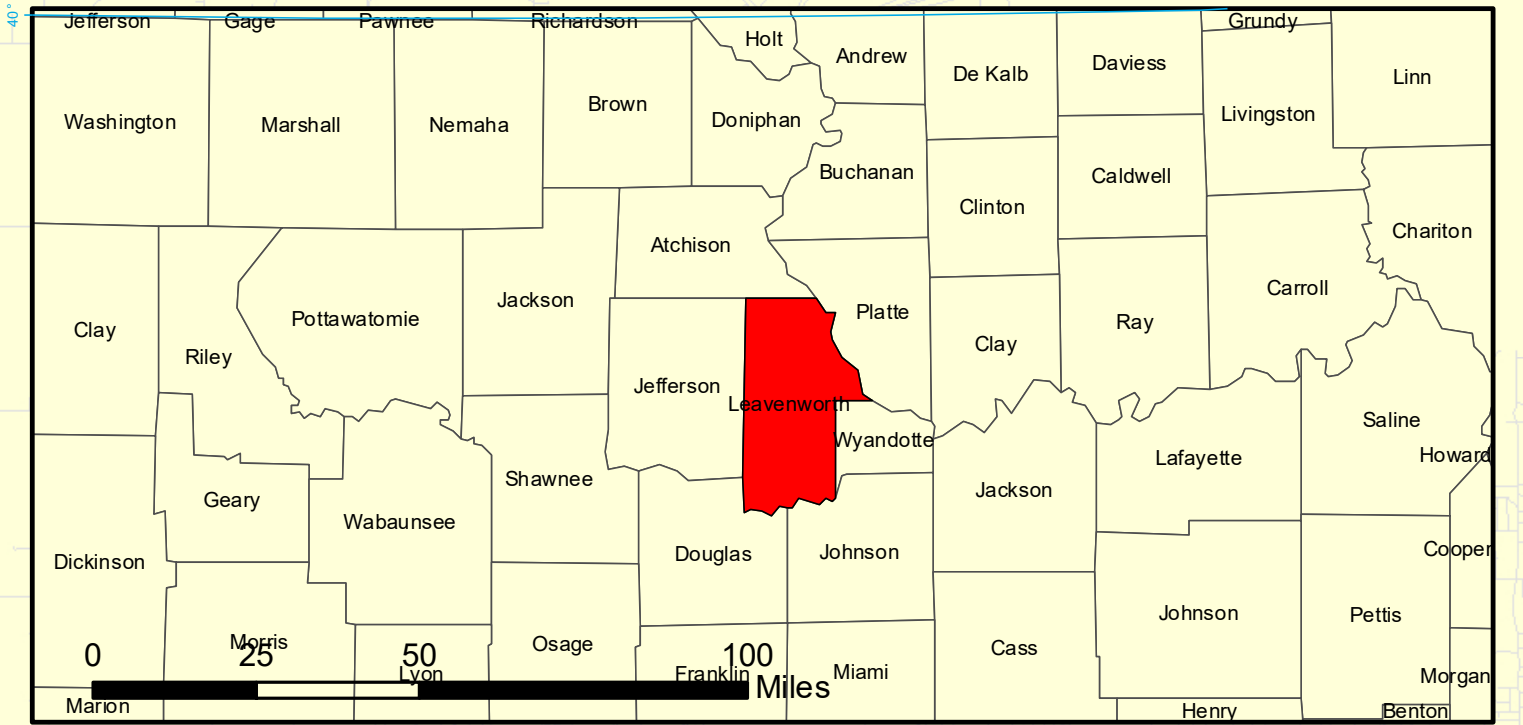

LEAVENWORTH COUNTY KANSAS 2025

County Commission Districts in Leavenworth County

- Legend**
- District 1: Jeff Culbertson
 - District 2: Vanessa Reid
 - District 3: Willie Dove
 - District 4: Mike Smith
 - District 5: Mike Stieben

- Legend**
- GRAVEL
 - HARD SURFACE
 - MINIMUM
 - PRIVATE
 - STATE MAINTAINED
 - City Limits
 - City Centerlines
 - Sections
 - County Boundary

Projection: NAD 1983 State Plane Kansas 1501 (US Feet)
 Disclaimer: Map is projected in real-world coordinates.
 However, it is not intended for legal purposes.
 Measurement accuracy is not guaranteed.